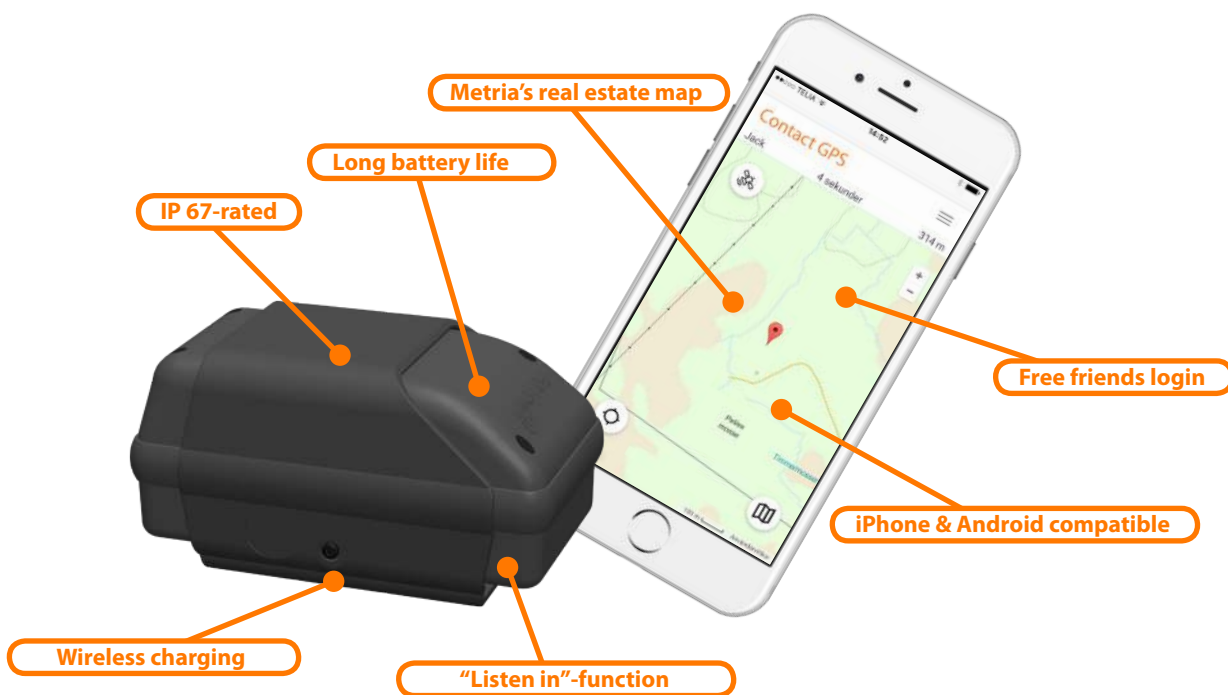

Contact GPS 3

Contact GPS 3

Contact GPS is a combined anti-theft device and GPS tracker for all purposes. You can theft protect your ATV, track your dog or monitor your boat. The device is IP 67-rated and can withstand all weather. Contact GPS 3 has no external contacts that can cause moisture problems. Even charging is done wirelessly. Battery life is up to 1 year in guard mode.

With Contact GPS 3 you can safeguard your boat by hiding the device in the boat.

Let friends and family follow you on your trip

Take your Contact GPS 3 with you on your hike. Safety for you and fun for your loved ones.

Should an accident happened, your family and your friends know exactly where you are. You can also follow your route afterwards and see where you have been.

Read more at <http://contactgps3.followit.se/>

Contact GPS 3

Anti theft

Protect valuable property such as cars, motorcycles or ATVs.

Surveillance

Use the "listen in"-function for monitoring.

Dog tracker

With Contact GPS 3 you can follow your dog during the hunt.